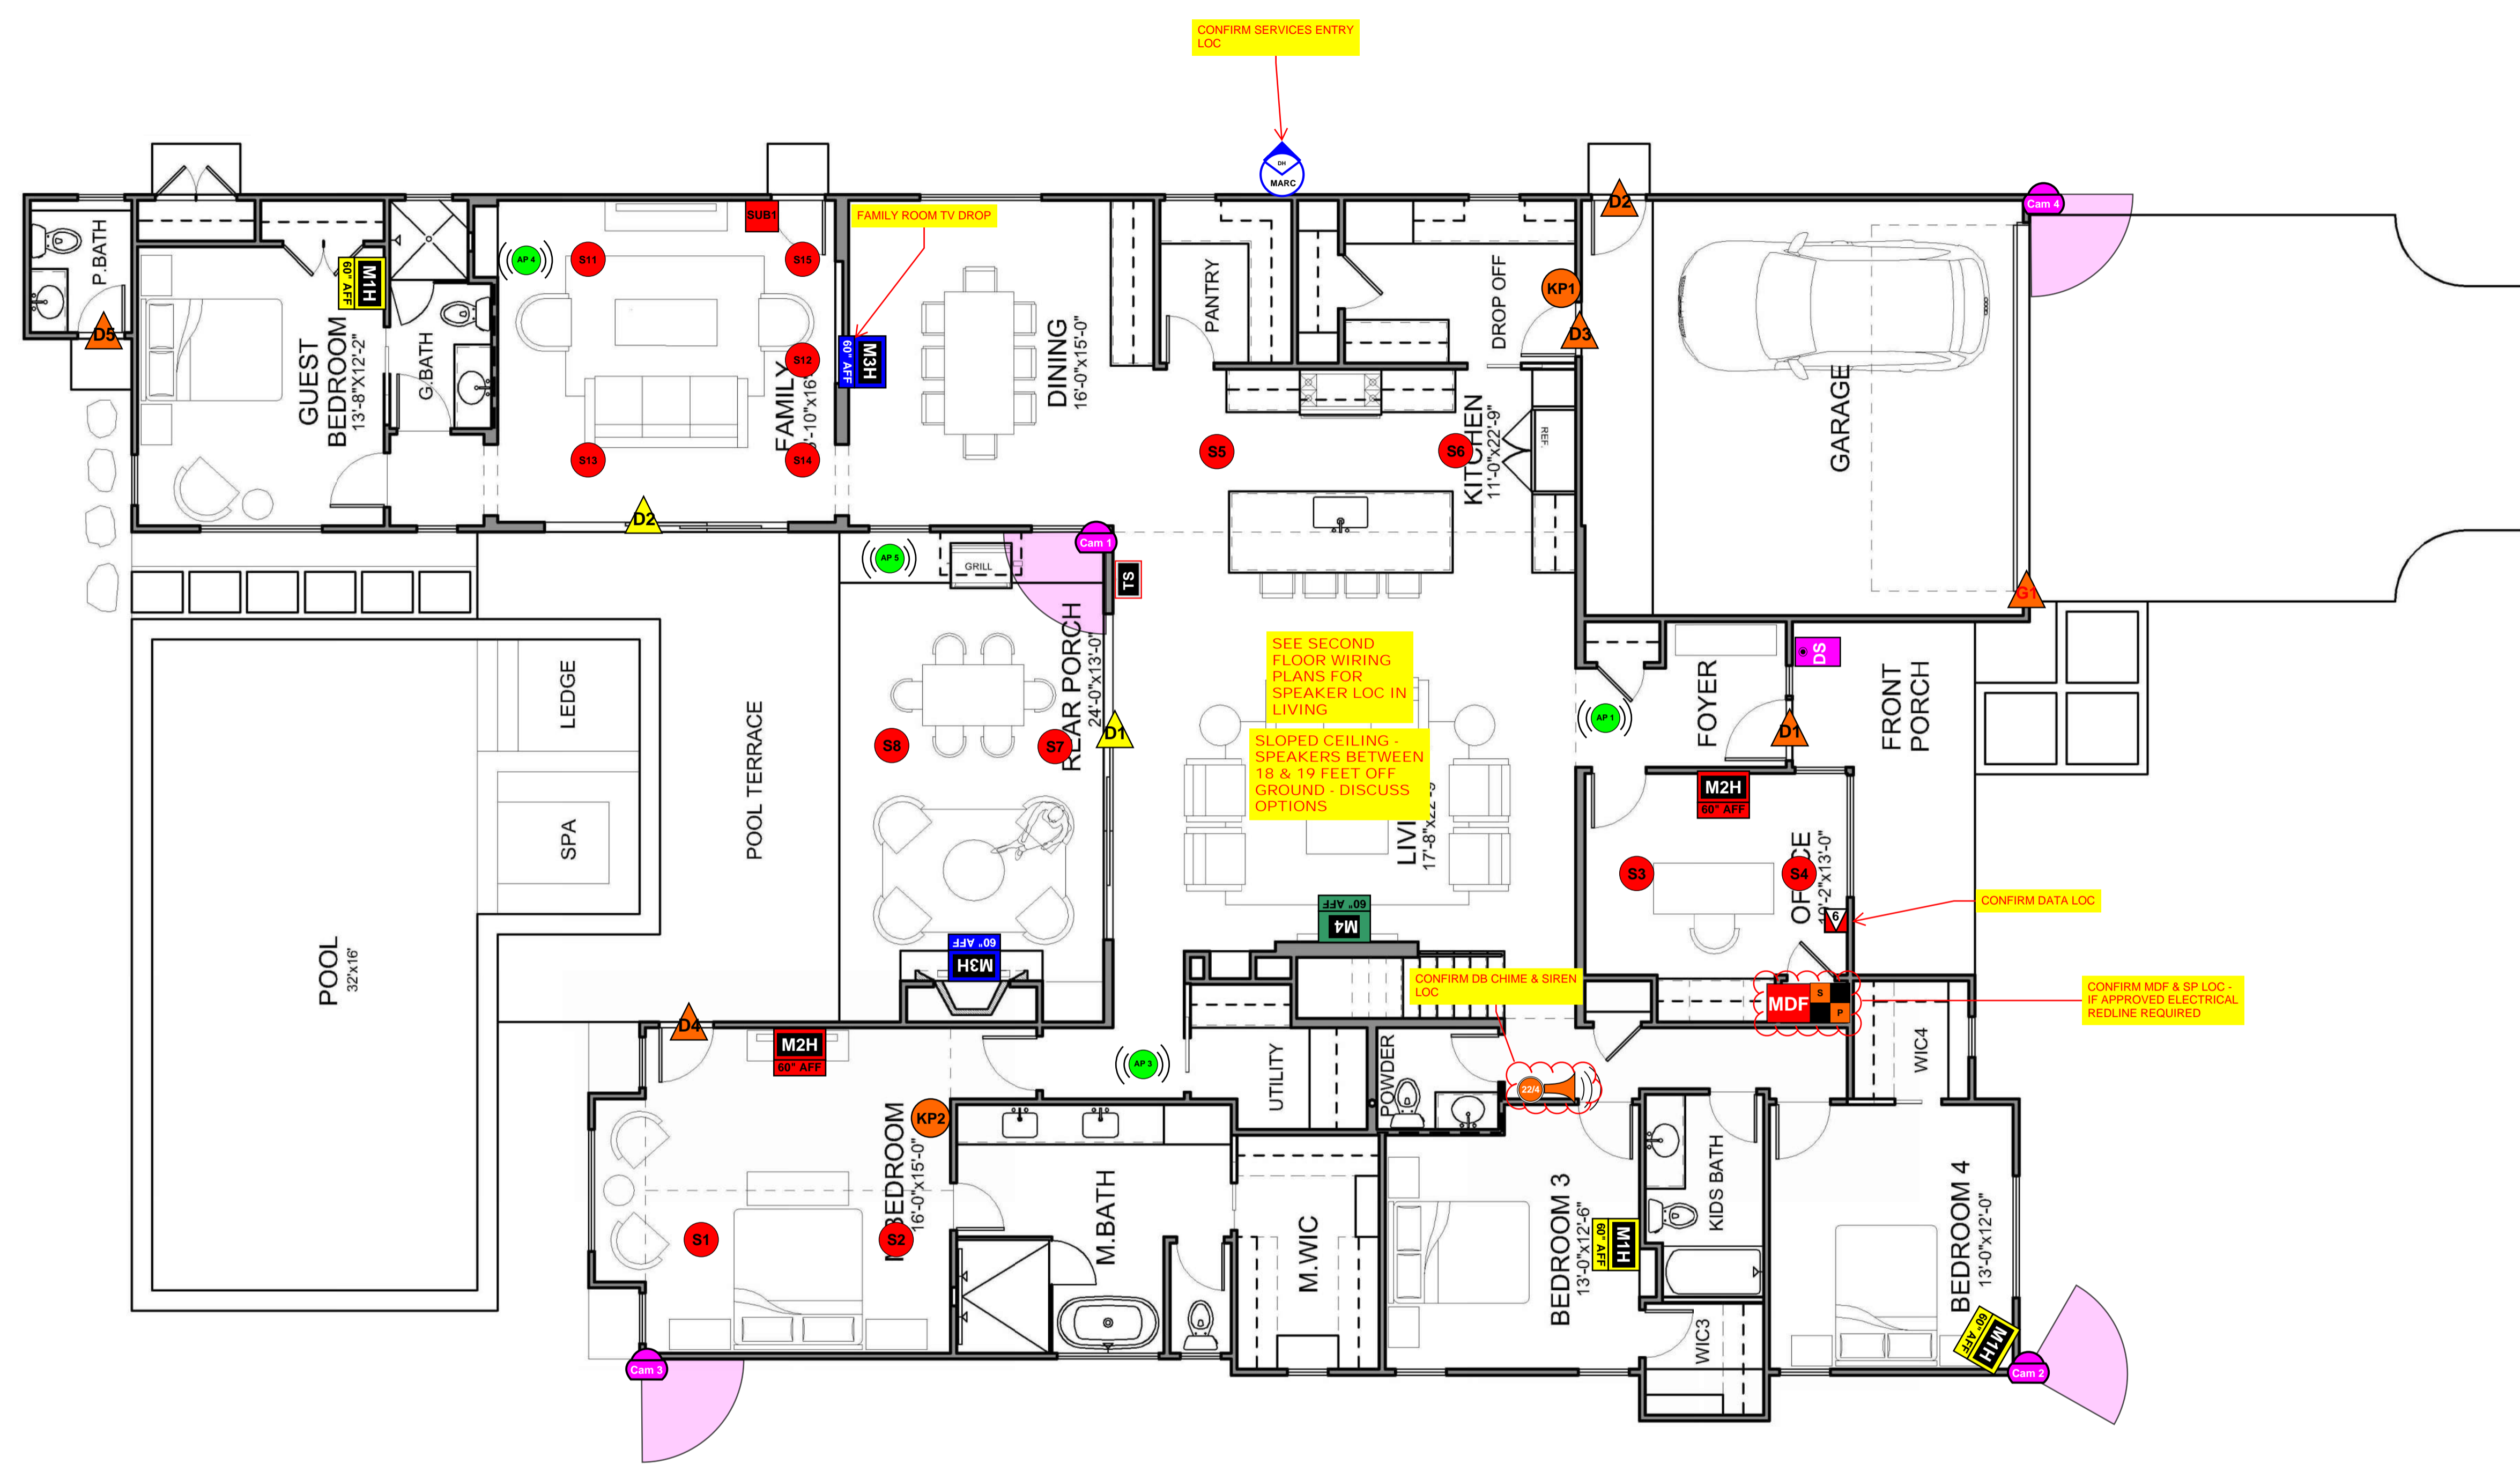

AUSTIN HOME SYSTEMS

simplifying technology

1102 W Koenig Ln
Austin, TX 78756
(512)293-3179

Newcastle Homes

2609 Park View Dr.
Austin, TX 78757

Control **4**

Authorized
DIAMOND
Dealer 2020

Preliminary
04/25/2023 8:09:48 AM

Markups By: Ken Medbery

Sheet:

Sheet Title:

ELECTRICAL SYMBOLS LEGEND	
SWITCH (48" A.F.F. UNO.)	JUNCTION BOX
THERMOSTAT	THERMOSTAT
FOUR-WAY SWITCH	CABLE TV OUTLET
DIMMER SWITCH	GARAGE DOOR OPERATOR
FAN SPEED CONTROL SWITCH	INTERNET
TIMER SWITCH	SMOKE DETECTOR
ONE GANG OF SWITCHES	CARBON MONOXIDE DETECTOR
STACK ONE GANG OF SWITCHES BELOW THE OTHER	GAS SUPPLY W/ SHUT OFF VALVE
GANG SWITCH-OUTLET COMBO (AT SINK VANITY)	HOSE BIBB (PROST-PROF)
DUPLEX RECEPTACLE (12" A.F.F. U.N.O.)	PUSH BUTTON CONTROL
DUPLEX RECEPTACLE MOUNTED AT X" A.F.F.	WATER SUPPLY
DUPLEX RECEPTACLE MOUNTED HORIZONTAL	SHUT-OFF VALVE
DUPLEX RECEPTACLE W WEATHER PROOF COVER	PANEL
SWITCHED OUTLET-SWITCH LOWER HALF	ELECTRICAL METER
QUAD RECEPTACLE (12" A.F.F. U.N.O.)	GAS METER
220V RECEPTACLE	
220V RECEPTACLE	
DUPLEX RECEPTACLE RECESSED INTO FLOOR