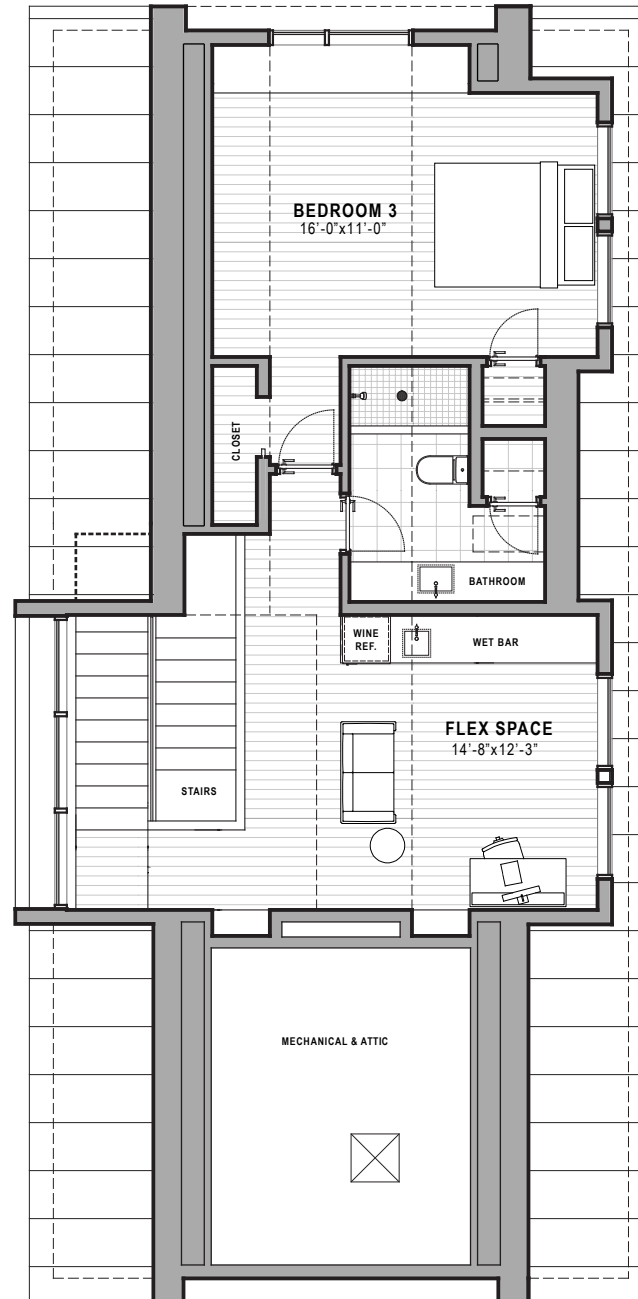

**NEWCASTLE  
HOMES**

**Total Conditioned: 3,348sf**

**First Floor Conditioned: 1,421sf**  
 Second Floor Conditioned: 1,248sf  
 Third Floor Conditioned: 679sf

Outdoor Living: 844sf

## First Floor Plan

1/8" = 1'-0"

**NEWCASTLE  
HOMES**

**Total Conditioned: 3,348sf**

First Floor Conditioned: 1,421sf  
**Second Floor Conditioned: 1,248sf**  
 Third Floor Conditioned: 679sf

Outdoor Living: 844sf

## Second Floor Plan

1/8" = 1'-0"

# NEWCASTLE HOMES

**Total Conditioned: 3,348sf**

First Floor Conditioned: 1,421sf  
 Second Floor Conditioned: 1,248sf  
**Third Floor Conditioned: 679sf**

Outdoor Living: 844sf