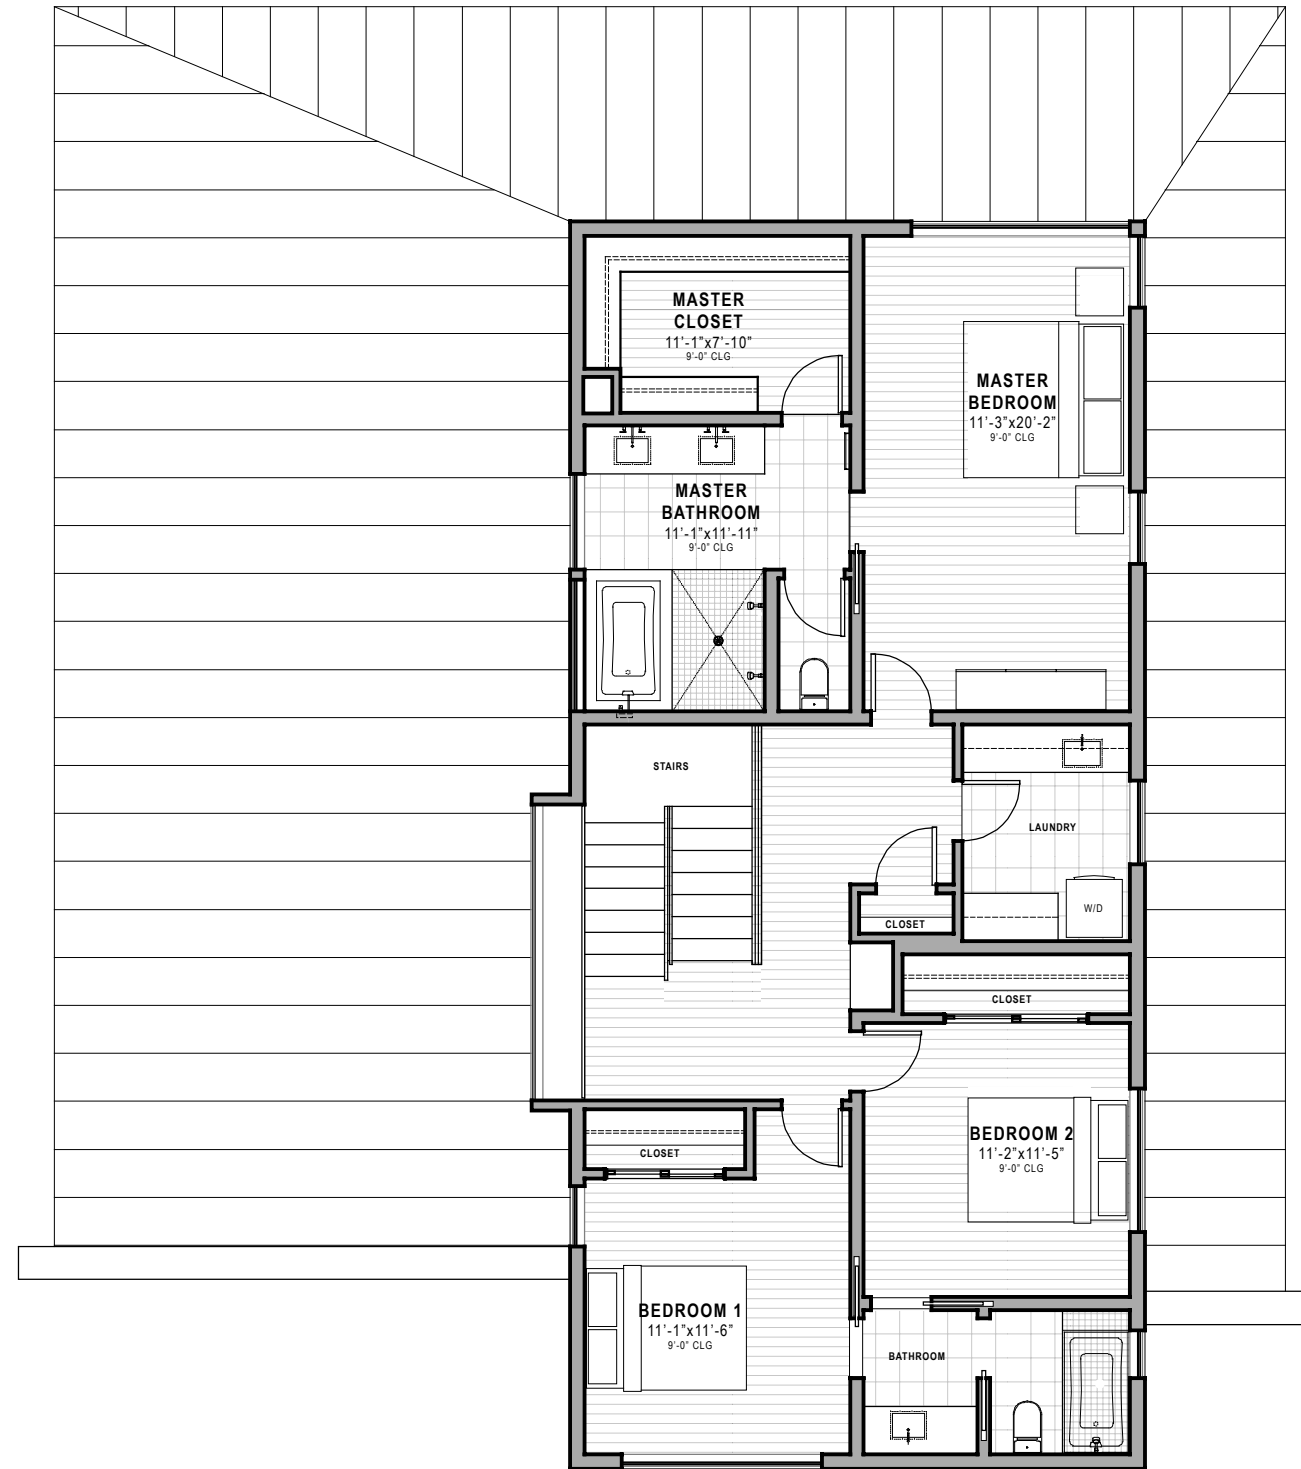

**NEWCASTLE  
HOMES**

**Total Conditioned: 3,348sf**

**First Floor Conditioned: 1,421sf**  
 Second Floor Conditioned: 1,248sf  
 Third Floor Conditioned: 679sf

Outdoor Living: 844sf

## First Floor Plan

1/8" = 1'-0"

**NEWCASTLE  
HOMES**

**Total Conditioned: 3,348sf**

First Floor Conditioned: 1,421sf  
**Second Floor Conditioned: 1,248sf**  
 Third Floor Conditioned: 679sf

Outdoor Living: 844sf

## Second Floor Plan

1/8" = 1'-0"