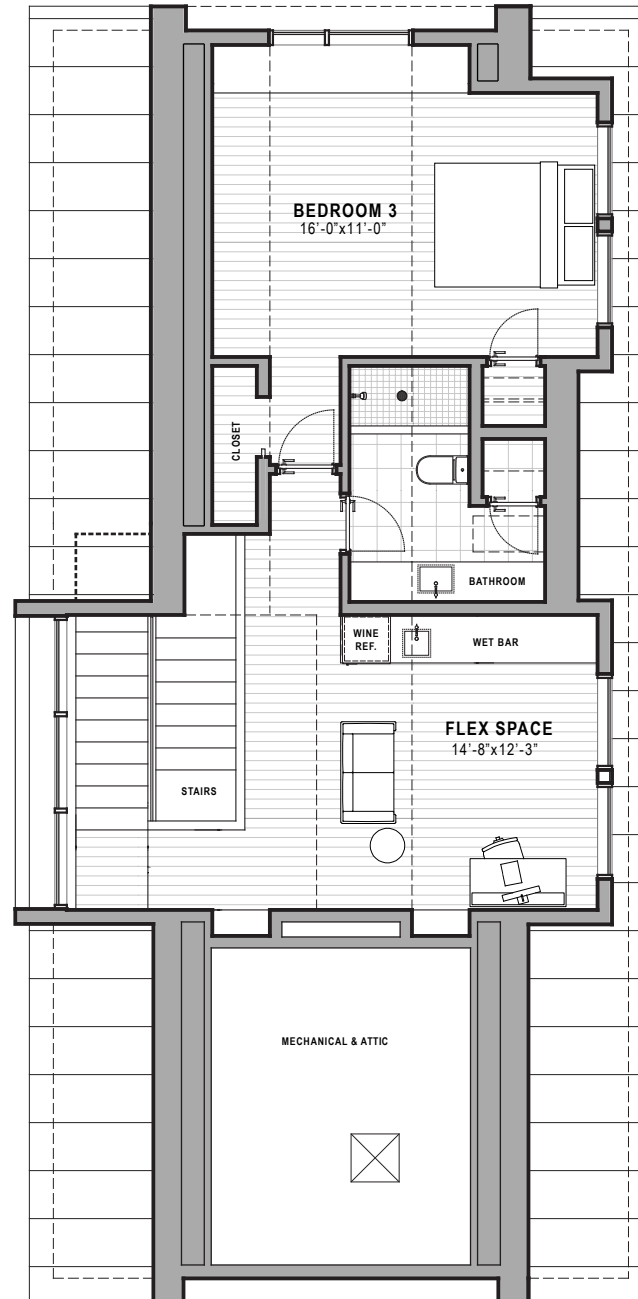

**NEWCASTLE
HOMES**

Total Conditioned: 3,364sf

First Floor Conditioned: 1,421sf
 Second Floor Conditioned: 1,264sf
 Third Floor Conditioned: 679sf

Outdoor Living: 844sf

First Floor Plan

1/8" = 1'-0"

**NEWCASTLE
HOMES**

Total Conditioned: 3,364sf

First Floor Conditioned: 1,421sf
Second Floor Conditioned: 1,264sf
 Third Floor Conditioned: 679sf

Outdoor Living: 844sf

Second Floor Plan

1/8" = 1'-0"

NEWCASTLE HOMES

Total Conditioned: 3,364sf

First Floor Conditioned: 1,421sf

Second Floor Conditioned: 1,264sf

Third Floor Conditioned: 679sf

Outdoor Living: 844sf