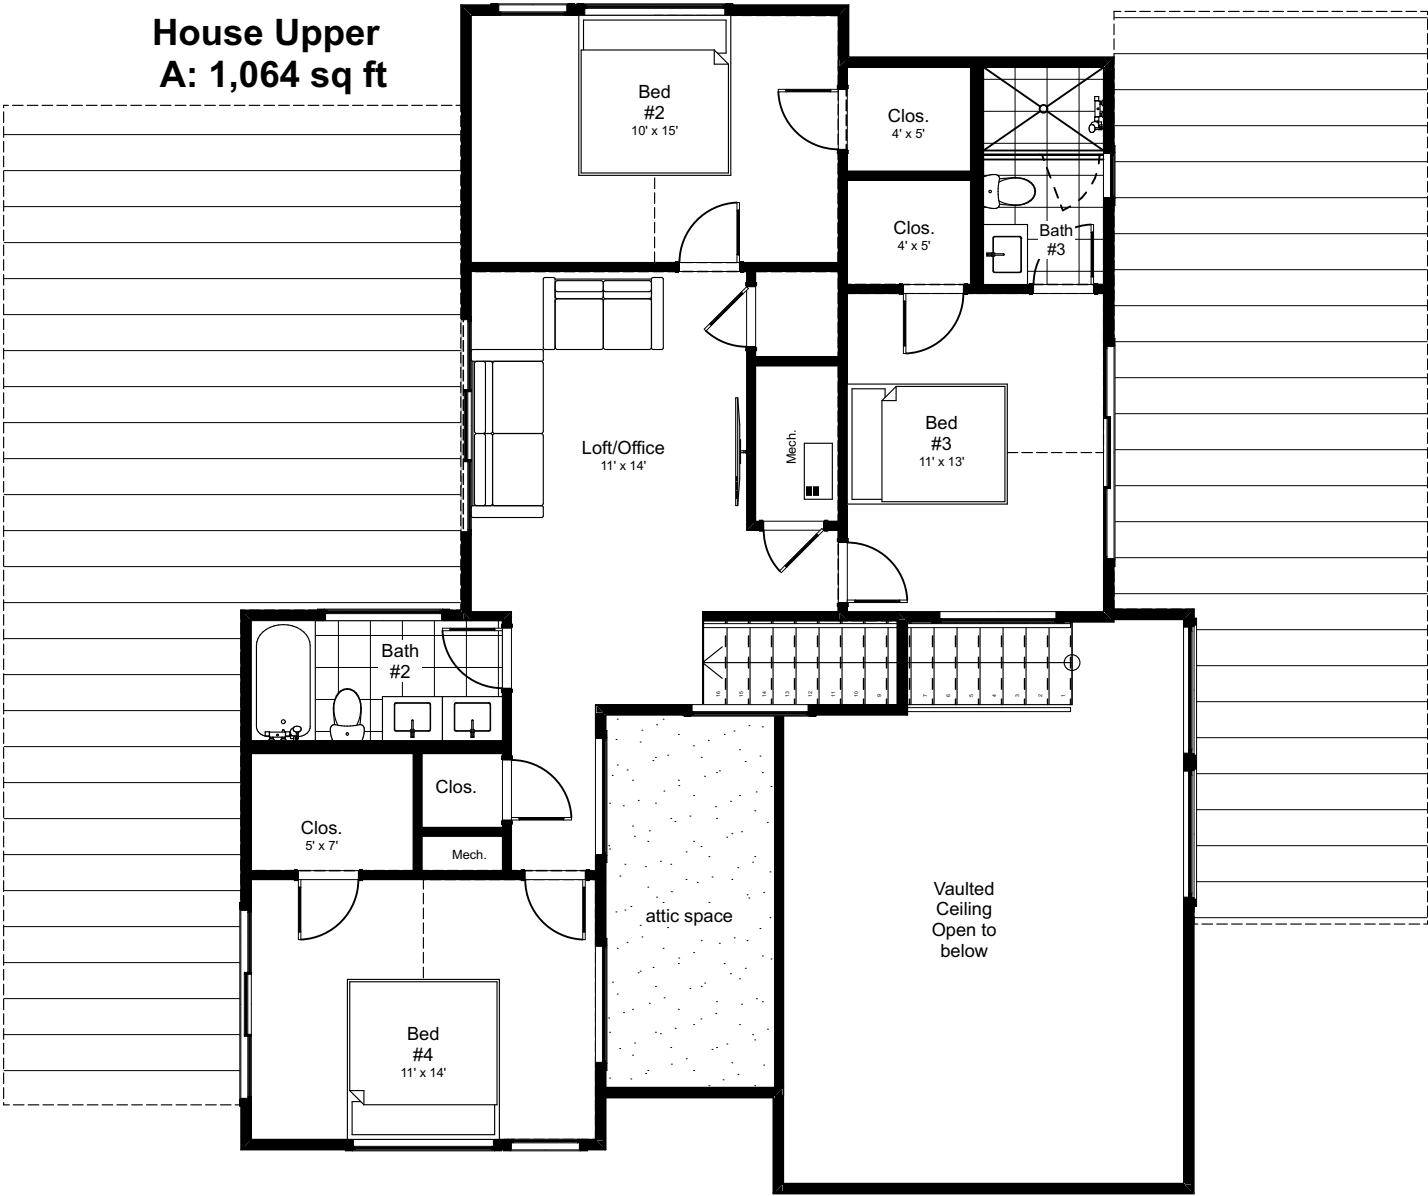

505-1 South Park

2,713 sq. ft.

First Floor Plan

Areas Calculations per
Gross Floor Area, City
of Austin Standards

**House Upper
A: 1,064 sq ft**

505-1 South Park

2,713 sq. ft.

Second Floor Plan

Areas Calculations per
Gross Floor Area, City
of Austin Standards